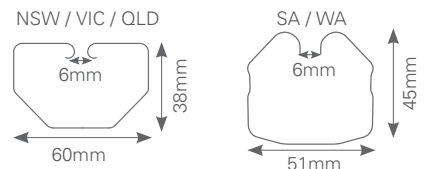

Mini-Flute rail