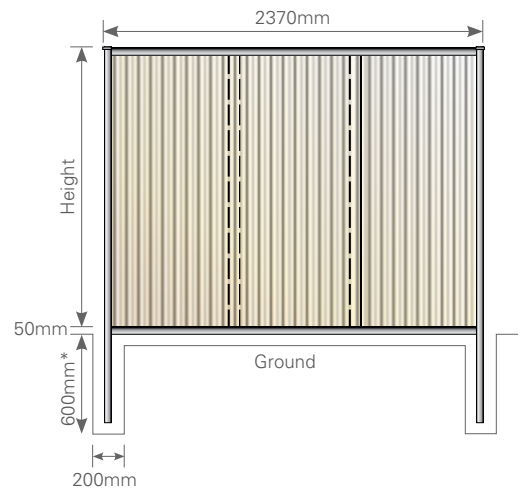

Mini-Flute Fence Panel

Fielders Mini-Flute can create a modern appearance through to a heritage look. This versatile fence screening can be used as a privacy screen or a multiple panel boundary fence.

The Mini-Flute sheets slot into a specifically made roll-formed steel channel that ultimately provides a neat frame for the sheets. The centre support rail provides additional strength and is required on one side only.

- Ability to be interchanged with other Fielders Fencing profiles.
- Available in a diverse range of colours and finishes, there is a look for every individual.
- Short lead time means you aren't left waiting for your new fence.
- Ease of installation allows you to save costs.
- Also available with lattice, slat lattice and gates.
- New rail design that ensures a perfect fit for sheets.

NOTE: For minimum footing size, refer to Fielders website. Size varies based on height, soil type and wind zone.

Mini-Flute rail